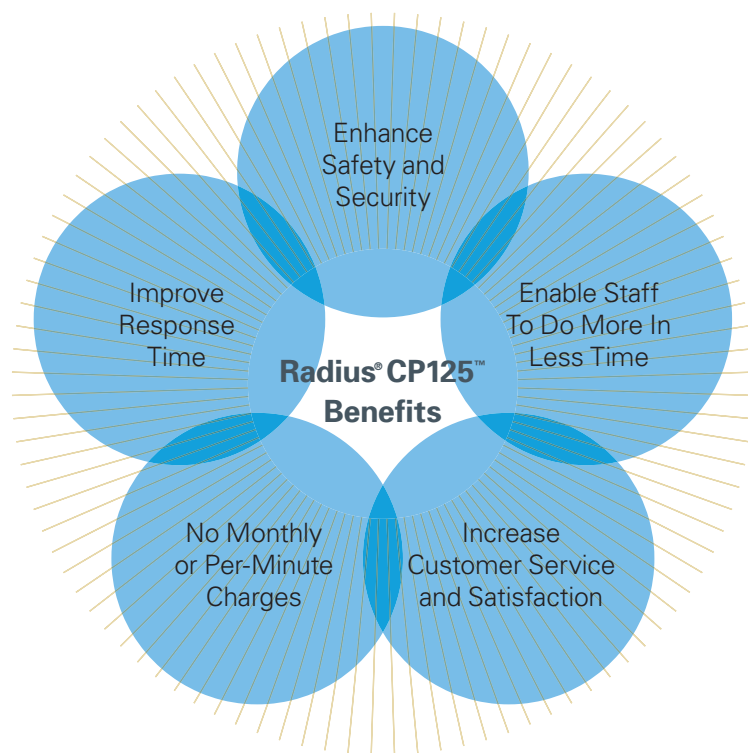

Introducing the Motorola Radius® CP125™.

A Durable, Affordable and Effective Two-Way Communications Solution.

Many businesses and schools have discovered the benefits of two-way radios for effective employee communications. And many more have been anxious to gain productivity and improve service—but have been concerned about costs or employee learning curves.

Whether you're looking to replace older two-way radios, or are considering integrating them into your operation for the first time, the Radius® CP125™ makes it easy and remarkably affordable.

The Radius® CP125™ provides instant communication that's powerful and dependable combined with simple operation. It keeps employees in touch, always able to respond to anything from a simple question to a request from a manager to an emergency. The Radius® CP125™ is the right choice for businesses seeking reliable performance and exceptional value.

IDEAL FOR:

- Educators
- Retail Outlets
- Property Management
- Hospitality