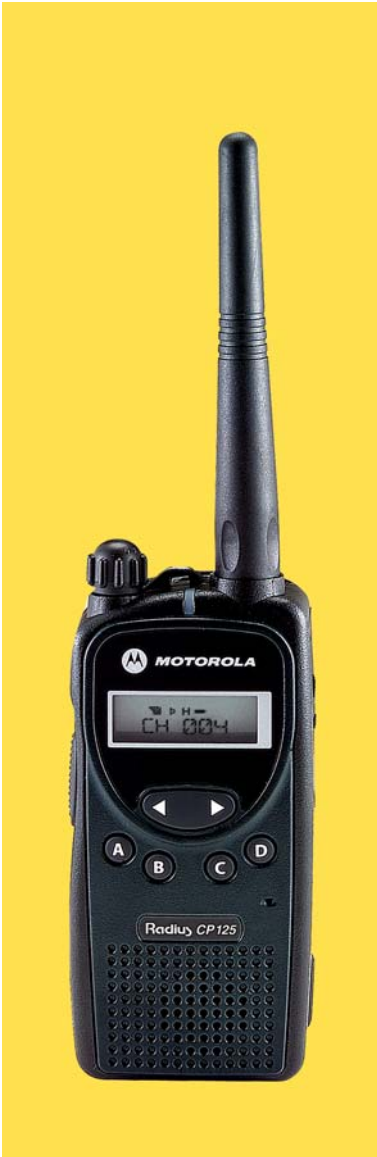

# Introducing the Motorola Radius® CP125™.

Whether you're looking to replace older two-way radios, or are considering integrating them into your operation for the first time, the Radius® CP125™ makes it easy and remarkably affordable.

The Radius® CP125™ provides instant communication that's powerful and dependable combined with simple operation. It keeps employees in touch, always able to respond to anything from a simple question to a request from a manager to an emergency. The Radius® CP125™ is the right choice for businesses seeking reliable performance and exceptional value.

Eight-character alphanumeric display—with user-friendly icons to make information clear and easy to read.

Four front programmable buttons for such features as:

- Priority scan ON/OFF
- Adjustable power levels to save battery life
- Backlight ON/OFF
- Keypad lock so users won't change channels accidentally